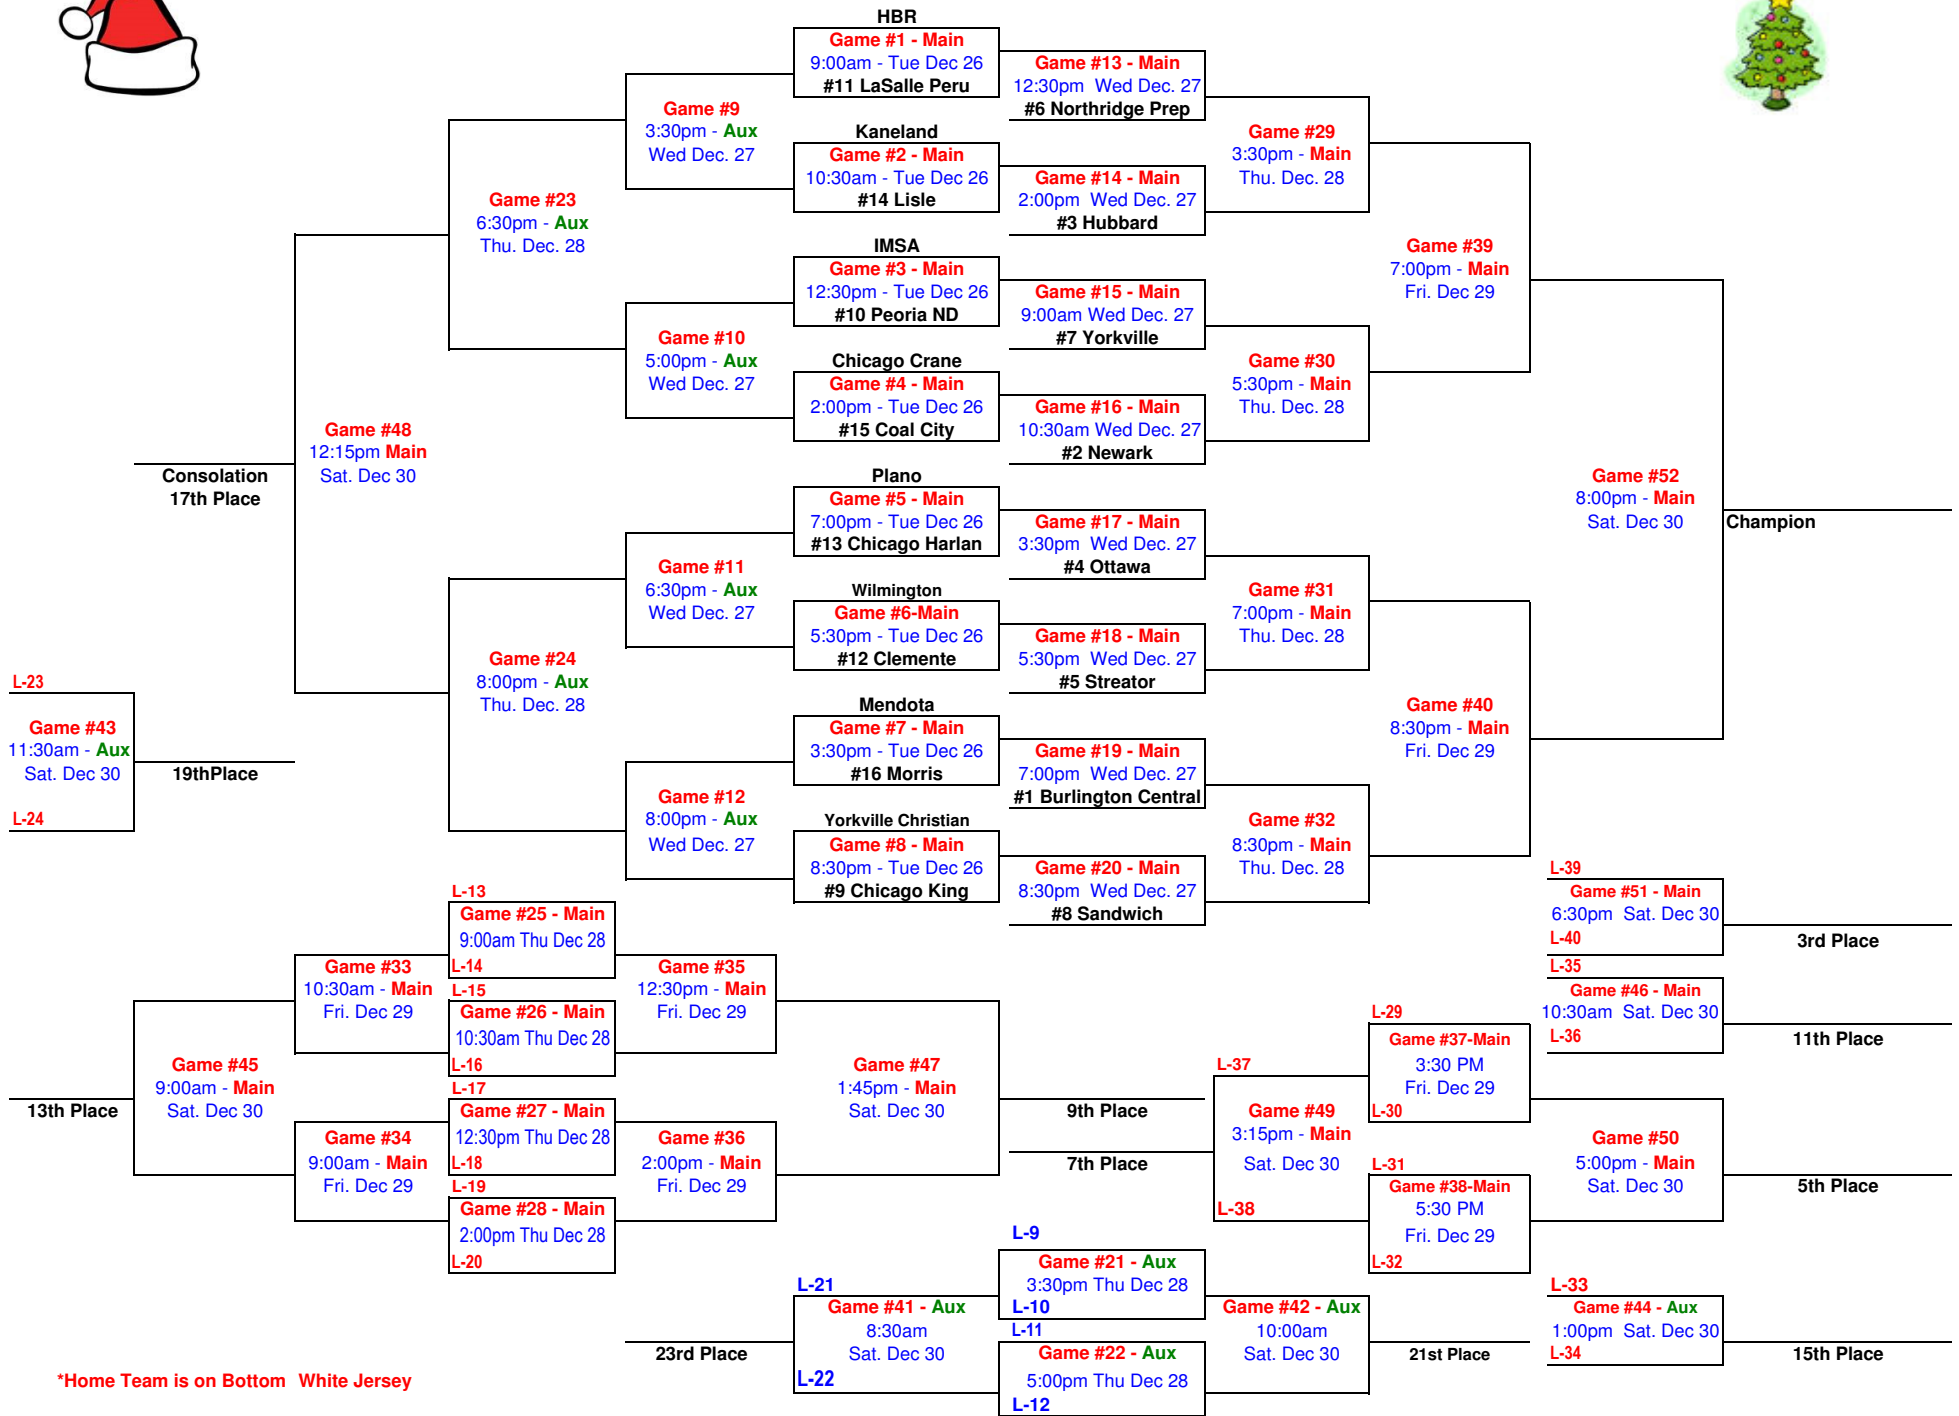

55th Annual Plano Christmas Classic - 2017

*Home Team is on Bottom White Jersey