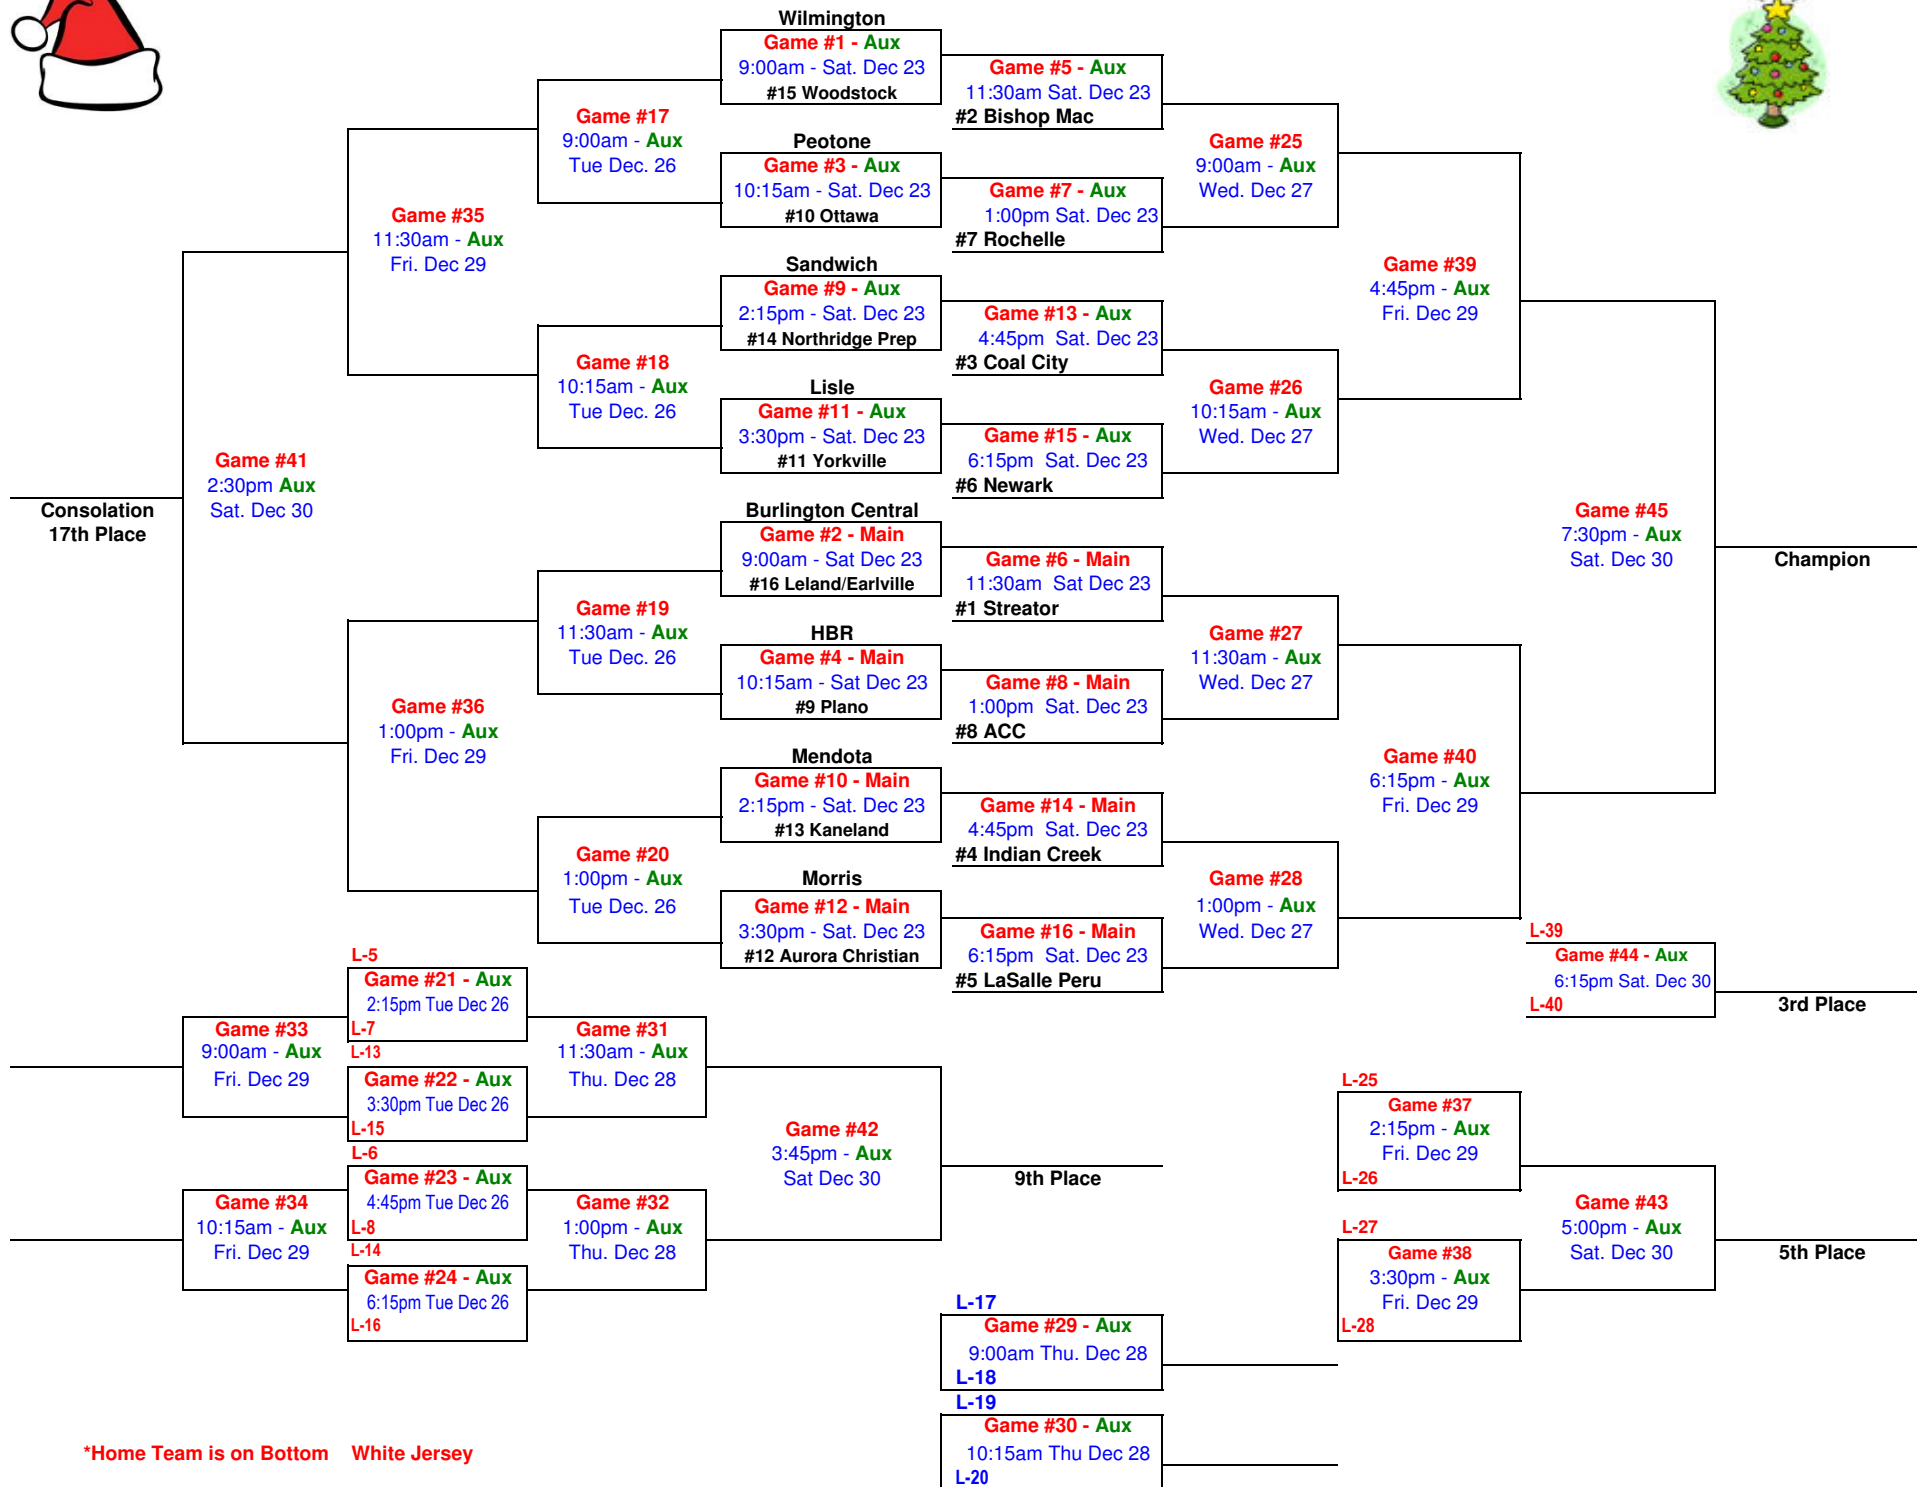

8th Annual JV Plano Christmas Classic - 2017

*Home Team is on Bottom White Jersey